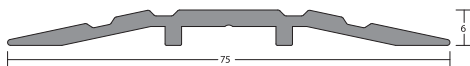

THRESHOLD PLATES + RAMPS

LAS4010