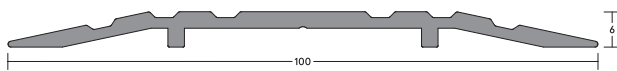

THRESHOLD PLATES + RAMPS

LAS4010, LAS4011, LAS4012 + LAS4013

MEDIUM DUTY

Medium duty, low profile aluminium threshold plates, only 6mm high. Ideal for wheeled traffic. These plates can increase the effectiveness of threshold seals by creating a firmer gasket contact. Durable anodised aesthetic finish. Quick and easy installation.

THRESHOLD PLATES + RAMPS

LAS4011

SYSTEM SPECIFICATIONS

Performance

- Protects against sound, smoke, weather, draught, light and insects when fitted with a suitable threshold seal.
- Provides an even surface underneath the door; suitable for wheeled traffic.

Location

- Single and double swing doors.

Use with

- Practically any drop or door bottom seal.

Material

- Aluminium.

Standard lengths

- 1m and 2.1m. Other lengths to special order.

Fixing

- Fixing screws are supplied.

Finishes

- Silver anodised aluminium.
- Bronze anodised aluminium.
- Black and light bronze anodised aluminium (non-standard - charges and lead times apply).
- Other powder-coated colour finishes (non-standard - charges and lead times apply).

Accreditation

(R27972)