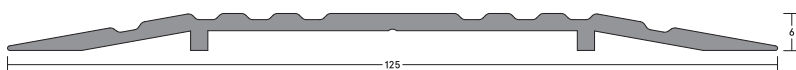

THRESHOLD PLATES + RAMPS

LAS4010, LAS4011, LAS4012 + LAS4013

MEDIUM DUTY

Medium duty, low profile aluminium threshold plates, only 6mm high. Ideal for wheeled traffic. These plates can increase the effectiveness of threshold seals by creating a firmer gasket contact. Durable anodised aesthetic finish. Quick and easy installation.

THRESHOLD PLATES + RAMPS

LAS4012

SYSTEM SPECIFICATIONS

Performance

- Protects against sound, smoke, weather, draught, light and insects when fitted with a suitable threshold seal.
- Provides an even surface underneath the door; suitable for wheeled traffic.

Location

- Single and double swing doors.

Use with

- Practically any drop or door bottom seal.

Material

- Aluminium.

Standard lengths

- 1m and 2.1m. Other lengths to special order.

Fixing

- Fixing screws are supplied.

Finishes

- Silver anodised aluminium.
- Bronze anodised aluminium.
- Black and light bronze anodised aluminium (non-standard - charges and lead times apply).
- Other powder-coated colour finishes (non-standard - charges and lead times apply).

Accreditation

(R27972)