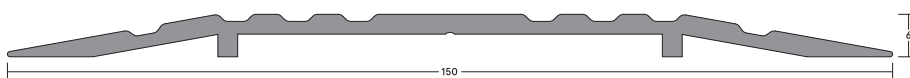

THRESHOLD PLATES + RAMPS

LAS4010, LAS4011, LAS4012 + LAS4013

MEDIUM DUTY

Medium duty, low profile aluminium threshold plates, only 6mm high. Ideal for wheeled traffic. These plates can increase the effectiveness of threshold seals by creating a firmer gasket contact. Durable anodised aesthetic finish. Quick and easy installation.

THRESHOLD PLATES + RAMPS

LAS4013

SYSTEM SPECIFICATIONS

Performance

- Protects against sound, smoke, weather, draught, light and insects when fitted with a suitable threshold seal.
- Provides an even surface underneath the door; suitable for wheeled traffic.

Location

- Single and double swing doors.

Use with

- Practically any drop or door bottom seal.

Material

- Aluminium.

Standard lengths

- 1m and 2.1m. Other lengths to special order.

Fixing

- Fixing screws are supplied.

Finishes

- Silver anodised aluminium.
- Bronze anodised aluminium.
- Black and light bronze anodised aluminium (non-standard - charges and lead times apply).
- Other powder-coated colour finishes (non-standard - charges and lead times apply).

Accreditation

(R27972)